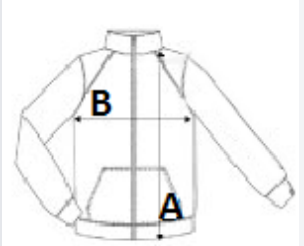

TARIFF CODE: 62024010

COUNTRY OF ORIGIN

China, Bangladesh

SIZE SPECIFICATION (CM)

	S	M	L	XL	2XL	3XL	4XL
Pcs./📦	15	15	15	15	15	15	15
Body Length (A)	70.00	72.00	74.00	76.00	78.00	80.00	82.00
Chest Width (B)	53.00	56.00	59.00	62.00	65.00	68.00	71.00
Sleeve Length (C)	66.25	67.25	68.25	69.25	70.25	71.25	72.25