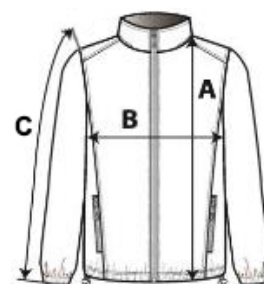

KARIBAN

70 g/m²

100% Polyester

Pocket

Washable at 30°C

2026 : p. 445
2025 : p. 375

MAIN FEATURES:

- 100% polyester
- Full front zip
- Concealed hood with tear release fastening
- 2 front zipped pockets
- Elasticated cuffs
- Packs/zips into front pocket

TARIFF CODE: 62014010

COUNTRY OF ORIGIN

China, Bangladesh

SIZE SPECIFICATION (CM)

	6/8	8/10	10/12	12/14
Pcs./☐	50	50	50	50
Body Length (A)	54.70	59.75	64.90	70.00
Chest Width (B)	43.75	46.75	49.75	52.75
Sleeve Length (C)	45.00	49.00	53.00	57.00