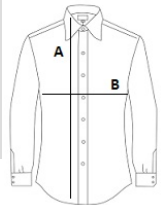

SIZE SPECIFICATION (CM)

	XS	S	M	L	XL	2XL	3XL	4XL
Pcs./	12	12	12	12	12	12	12	12
Body Length (A)	63.70	65.25	66.80	68.75	70.70	72.65	74.55	76.50
Chest Width (B)	46	48	50	53	56	59	62	65
Sleeve Length (C)	49	50	51	52.10	53.25	54.35	55.50	56.60