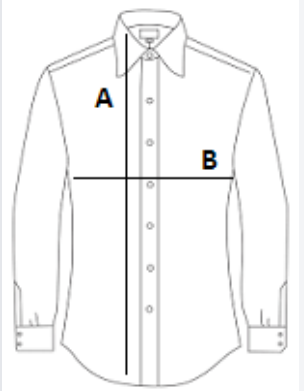

Shaped hem

TARIFF CODE: 62063000

## SIZE SPECIFICATION (CM)

	XS	S	M	L	XL	2XL	3XL	4XL
Pcs./📦	12	12	12	12	12	12	12	12
Body Length (A)	63.70	65.25	66.80	68.75	70.70	72.65	74.55	76.50
Chest Width (B)	46.00	48.00	50.00	53.00	56.00	59.00	62.00	65.00
Sleeve Length (C)	49.00	50.00	51.00	52.10	53.25	54.35	55.50	56.60