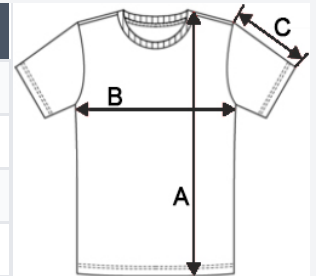

TARIFF CODE: 62064000

COUNTRY OF ORIGIN

Bangladesh

SIZE SPECIFICATION (CM)

	34	36	38	40	42	44	46
Pcs./📦	50	50	50	50	50	50	50
Body Length (A)	63.00	64.00	65.00	66.00	67.00	68.00	69.00
Chest Width (B)	46.00	48.00	50.00	52.00	54.00	56.00	58.00
Sleeve Length (C)	11.00	12.00	12.00	13.00	13.00	14.00	14.00