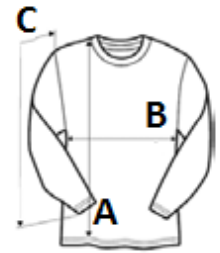

Brushed fleece

Set-in sleeves

Ribbed neck, cuffs and hem

Color shade differences may occur at Dark Grey and Light Royal Blue products

TARIFF CODE: 61102099

COUNTRY OF ORIGIN

Pakistan

SIZE SPECIFICATION (CM)

	4/6	6/8	8/10	10/12	12/14
Pcs./📦	30	30	30	30	30
Body Length (A)	44.50	49.50	54.50	59.50	64.50
Chest Width (B)	35.00	38.00	41.00	44.00	47.00
Sleeve Length (C)	37.00	41.00	45.00	49.00	53.00

COLORS:

■ Black