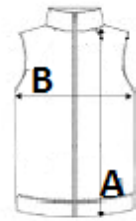

## MAIN FEATURES:

95% polyester / 5% elastane

Inner: 100% polyester microfleece

Water repellent fabric

2 zipped outer pockets

Contrasting zip fastenings

Topstitching finish on shoulders and sides

TARIFF CODE: 62024010

## SIZE SPECIFICATION (CM)

	XS	S	M	L	XL	2XL	3XL	4XL
Pcs./📦	16	16	16	16	16	16	16	16
Body Length (A)	70.00	72.00	74.00	76.00	78.00	80.00	82.00	84.00
Chest Width (B)	49.00	52.00	55.00	58.00	61.00	64.00	67.00	70.00