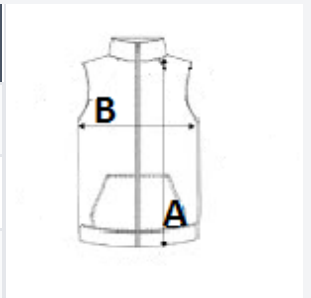

KARIBAN

300 g/m²

Polyester / Elastane

Side seam

Washable at 30°C

2026 : p. 198
2025 : p. 264

MAIN FEATURES:

- 95% polyester/5% elastane
- Softshell triple-layer bonded fabric
- Breathable up to 3000 gsm/24h and water-resistant up to 8000 mm
- Performance membrane mid layer and micro fleece inner layer
- Zip through front
- 2 zipped side pockets
- 1 right zipped chest pocket

TARIFF CODE: **62024010**

COUNTRY OF ORIGIN

China, Bangladesh

SIZE SPECIFICATION (CM)

	S	M	L	XL	2XL	3XL	4XL
Pcs./📦	10	10	10	10	10	10	10
Body Length (A)	64.00	66.00	68.00	70.00	72.00	74.00	76.00
Chest Width (B)	47.00	50.00	53.00	56.00	59.00	62.00	65.00