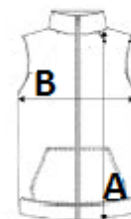

TARIFF CODE: 62024010

COUNTRY OF ORIGIN

China, Bangladesh

SIZE SPECIFICATION (CM)

	S	M	L	XL	2XL	3XL	4XL
Pcs./☒	10	10	10	10	10	10	10
Body Length (A)	72.00	74.00	76.00	78.00	80.00	82.00	84.00
Chest Width (B)	52.00	55.00	58.00	61.00	64.00	67.00	70.00