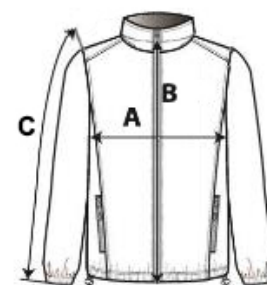

# KARIBAN

300 g/m<sup>2</sup> Polyester / Elastane Slim fit Washable at 30°C

2026 : p. 198  
2025 : p. 264

**MAIN FEATURES:**

- 95% polyester/5% elastane
- Softshell 3-layer bonded fabric
- Breathable up to 3000 gsm/24h and water-resistant up to 8000 mm
- 95% polyester/5% elastane outer layer, performance membrane mid layer and micro fleece thermal inner layer
- Zip through front
- 2 zipped side pockets
- 1 zipped left sleeve pocket

TARIFF CODE: **62024010**

COUNTRY OF ORIGIN  
**China, Bangladesh**

**SIZE SPECIFICATION (CM)**

	S	M	L	XL	2XL	3XL	4XL
Pcs./☐	10	10	10	10	10	10	10
Body Length (A)	64.00	66.00	68.00	70.00	72.00	74.00	76.00
Chest Width (B)	47.00	50.00	53.00	56.00	59.00	62.00	65.00
Sleeve Length (C)	62.00	63.00	64.00	65.00	66.00	67.00	68.00