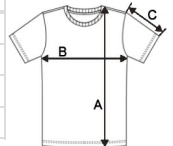

SIZE SPECIFICATION (CM)

	S	M	L	XL	2XL	3XL
Pcs./📦	50	50	50	50	50	50
Body Length (A)	60.75	62.75	64.75	66.75	68.75	70.75
Chest Width (B)	44	47	50	53	56	59
Sleeve Length (C)	10.75	11.50	12.25	13	13.75	14.50