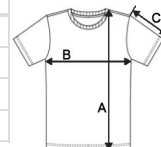

SIZE SPECIFICATION (CM)

	S	M	L	XL	2XL	3XL
Pcs./📦	50	50	50	50	50	50
Body Length (A)	60.75	62.75	64.75	66.75	68.75	70.75
Chest Width (B)	44	47	50	53	56	59
Sleeve Length (C)	10.75	11.50	12.25	13	13.75	14.50