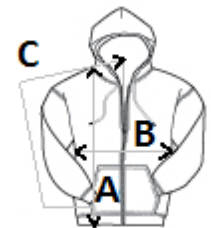

JustCool
RWDs

325 g/m²

Pocket

Tear-Away Label

Washable at 30°C

2026 : p. 353

MAIN FEATURES:

- Relaxed fit
- Tape covered sleeve pocket
- Interlock fabric
- Binding around sleeves and hem
- Reverse coil SAB zip
- Ergonomic Panelling
- Panel pockets
- Jersey lined hood
- Tearaway label

TARIFF CODE: **61102091**

SUGGESTED DECORATION

Embroidery, Screen printing

COUNTRY OF ORIGIN

China

SIZE SPECIFICATION (CM)

	XS	S	M	L	XL	2XL	3XL
Pcs./☐	30	30	30	30	30	30	30
Body Length (A)	65.00	67.00	69.00	71.00	73.00	75.00	77.00
Chest Width (B)	49.00	53.00	57.00	61.00	65.00	71.00	77.00
Sleeve Length (C)	78.00	79.00	80.00	81.00	82.00	83.00	84.00