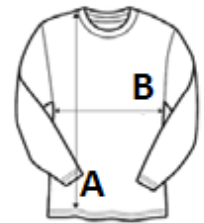

JustCool
RWD

160 g/m²

Polyester / Elastane

Slim fit

Tear-Away Label

Washable at 30°C

2026 : p. 349
2025 : p. 315

MAIN FEATURES:

91% Recycled Polyester 9% Elastane

Slim fit

Ergonomic fit avoiding high abrasion areas

Long sleeves for warmth

Sweat wicking and quick dry

Tear Away Label

TARIFF CODE: **61099020**

COUNTRY OF ORIGIN

China

SIZE SPECIFICATION (CM)

	XS	S	M	L	XL	2XL
Pcs./📦	40	40	40	40	40	40
Body Length (A)	64.00	66.00	68.00	71.00	74.00	74.00
Chest Width (B)	42.00	43.00	45.00	47.00	49.00	52.00

COLORS:

■ Jet Black

■ French Navy