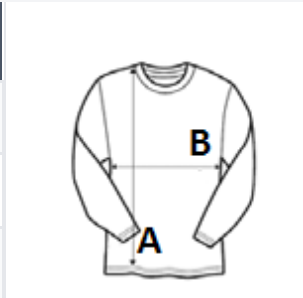

**JustCool**  
RWD1s

160 g/m<sup>2</sup> Polyester / Elastane Slim fit Tear-Away Label Washable at 30°C

2026 : p. 349  
2025 : p. 315

MAIN FEATURES:

- 91% Recycled Polyester 9% Elastane
- Slim fit
- Ergonomic fit avoiding high abrasion areas
- Long sleeves for warmth
- Sweat wicking and quick dry
- Tear Away Label

TARIFF CODE: **61099020**

COUNTRY OF ORIGIN  
**China**

SIZE SPECIFICATION (CM)

	XS	S	M	L	XL	2XL
Pcs./📦	40	40	40	40	40	40
Body Length (A)	64.00	66.00	68.00	71.00	74.00	74.00
Chest Width (B)	42.00	43.00	45.00	47.00	49.00	52.00