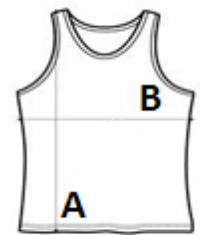

Tear Away Label

TARIFF CODE: **61089200**

COUNTRY OF ORIGIN

China

SIZE SPECIFICATION (CM)

	XS	S	M	L	XL	2XL	3XL	4XL
Pcs./☐	30	30	30	30	30	30	30	30
Body Length (A)	23.00	23.50	24.00	24.50	25.00	0.00	0.00	0.00
Chest Width (B)	34.00	36.50	39.00	41.00	43.00	0.00	0.00	0.00