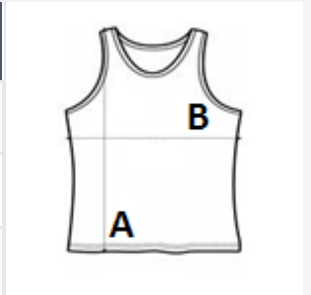

TARIFF CODE: **61089200**

COUNTRY OF ORIGIN

China

SIZE SPECIFICATION (CM)

	XS	S	M	L	XL	2XL	3XL	4XL
Pcs./📦	30	30	30	30	30	30	30	30
Body Length (A)	23.00	23.50	24.00	24.50	25.00	0.00	0.00	0.00
Chest Width (B)	34.00	36.50	39.00	41.00	43.00	0.00	0.00	0.00