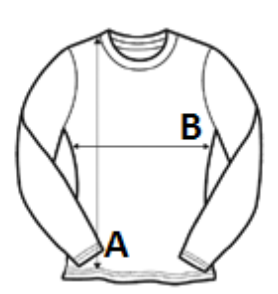

Heat transfer, Screen printing, Sublimation

COUNTRY OF ORIGIN

Bangladesh

SIZE SPECIFICATION (CM)

	XS	S	M	L	XL
Pcs./📦	20	20	20	20	20
Body Length (A)	61.00	63.50	66.00	68.50	71.00
Chest Width (B)	41.00	44.00	47.00	50.00	53.00
Sleeve Length (C)	66.00	67.00	68.00	69.00	70.00