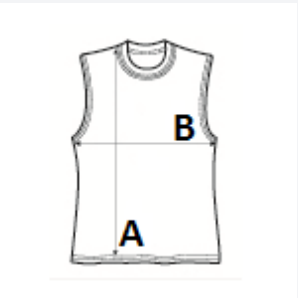

JustCool
AWDis

135 g/m²

100% Polyester

Oversized

Tear-Away Label

Washable at 30°C

MAIN FEATURES:

- Oversize fit
- Dropped armhole for comfort
- Perfect paired with crop top or sports bra
- Large embellishment area
- AWDis' own lightweight Neoteric™ smooth fabric with inherent wickability
- Smooth fabric face for easy embellishment
- Self-fabric taped back neck
- Simple tear off label makes it perfect for rebranding

TARIFF CODE: **61099020**

COUNTRY OF ORIGIN
Bangladesh

SIZE SPECIFICATION (CM)

	M	L	XL
Pcs./📦	50	50	50
Body Length (A)	63.50	65.50	67.50
Chest Width (B)	53.00	56.00	59.00

COLORS:

■ Sapphire Blue

■ Hot Pink

■ Fire Red