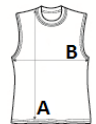

**JC026** WOMEN'S COOL SMOOTH SPORTS VEST **Outlet**

**JustCool**  
AWDis

**MAIN FEATURES**

- 135 g/m<sup>2</sup>
- Oversize fit
- Dropped armhole for comfort
- Perfect paired with crop top or sports bra
- Large embellishment area
- AWDis' own lightweight Neoteric™ smooth fabric with inherent wickability
- Smooth fabric face for easy embellishment
- Self-fabric taped back neck
- Simple tear off label makes it perfect for rebranding

**Country Of Origin:**

Bangladesh

**SIZE SPECIFICATION (CM)**

	<b>M</b>	<b>L</b>	<b>XL</b>
<b>Pcs./</b>	50	50	50
<b>Body Length (A)</b>	63.50	65.50	67.50
<b>Chest Width (B)</b>	53	56	59

**COLORS:**

- Arctic White
- Fire Red
- Hot Pink
- Jet Black
- Sapphire Blue