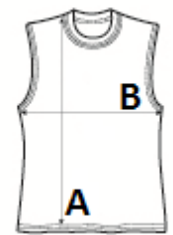

Inherent stretch fabric properties

Off-set shoulder seam for comfort

TARIFF CODE: **61099020**

COUNTRY OF ORIGIN

Bangladesh

SIZE SPECIFICATION (CM)

	XL
Pcs./📦	50
Body Length (A)	78.00
Chest Width (B)	59.00

COLORS: