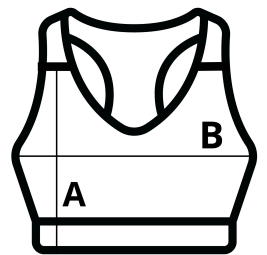

JustCool
RWD1s

210 g/m² Polyester / Elastane Crop Washable at 30°C

MAIN FEATURES:

- 92% Polyester 8% Elastane
- Polyester/ Elastane blended fabric
- Cross-strap detail at back
- Double layer front for extra support
- Wicking quick dry fabric
- Printable elastic at band
- Scooped neckline

TARIFF CODE: 61089200

COUNTRY OF ORIGIN
China

SIZE SPECIFICATION (CM)

	XL
Pcs./📦	30
Body Length (A)	28.00
Chest Width (B)	36.50

COLORS:

■ Grey Melange