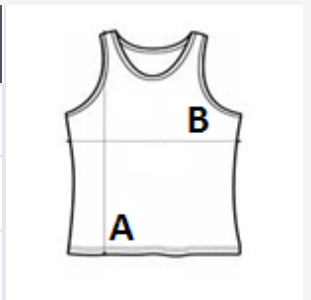

UPF 30+ UV protection

Inherent stretch fabric properties

Name Label

TARIFF CODE: **61099020**

COUNTRY OF ORIGIN

Bangladesh

SIZE SPECIFICATION (CM)

	XS	S	M	L	XL
Pcs./📦	50	50	50	50	50
Body Length (A)	40.00	44.00	48.00	52.00	56.00
Chest Width (B)	27.00	30.00	33.00	36.00	39.00