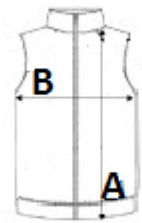

Straight fit

Stand-up collar

Two side pockets lined in 290T with nylon zips and tone-on-tone zip pullers

Two inner pockets

Tone-on-tone nylon zip fastening with chin guard and puller

Horizontal quilting

Wider quilting bands (11 cm at the front, 14.5 cm at the back) to enhance decoration

Tone-on-tone elastic bias finish at armholes and bottom hem

Inner hanging loop at collar

Packable product with storage pouch

Tear-away brand label

Injected padding: weight may vary depending on garment zones

Total weight is indicative

TARIFF CODE: **62024010**

COUNTRY OF ORIGIN

Myanmar

SIZE SPECIFICATION (CM)

	S	M	L	XL	2XL	3XL	4XL
Pcs./☐	15	15	15	15	15	15	15
Body Length (A)	67.00	69.00	71.00	73.00	75.00	77.00	79.00
Chest Width (B)	53.00	56.00	59.00	62.00	65.00	68.00	71.00