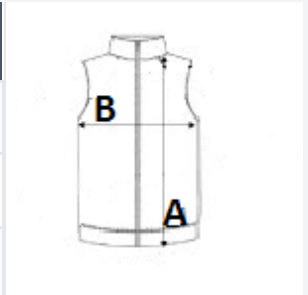

Shoulder and back yokes with topstitching

Black inner neck tape

Double-needle finish at armholes and bottom hem

Tear-away brand label

TARIFF CODE: 62024010

COUNTRY OF ORIGIN

Bangladesh

SIZE SPECIFICATION (CM)

	XS	S	M	L	XL	2XL	3XL	4XL
Pcs./📦	10	10	10	10	10	10	10	10
Body Length (A)	66.00	68.00	70.00	72.00	74.00	76.00	78.00	80.00
Chest Width (B)	49.00	52.00	55.00	58.00	61.00	64.00	67.00	70.00

COLORS:

■ Ideal Black