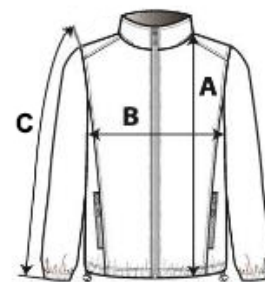

- 95% polyester / 5% elastane
- 2-layer softshell with water-repellent treatment
- Inner layer: 100% black microfleece polyester
- Straight fit
- Stand-up collar
- Two side pockets lined with polytricot, nylon zips and black zip pullers
- Black nylon zip fastening with chin guard and puller
- Shoulder and back yokes with topstitching
- Black inner neck tape
- Double-needle finish at sleeve and bottom hems
- Tear-away brand label

TARIFF CODE: **62024010**

COUNTRY OF ORIGIN

**Bangladesh**

SIZE SPECIFICATION (CM)

	S	M	L	XL	2XL	3XL	4XL
Pcs./📦	10	10	10	10	10	10	10
Body Length (A)	70.00	72.00	74.00	76.00	78.00	80.00	82.00
Chest Width (B)	52.00	55.00	58.00	61.00	64.00	67.00	70.00
Sleeve Length (C)	66.00	67.00	68.00	69.00	70.00	71.00	72.00