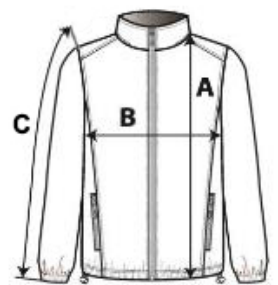

- 95% polyester / 5% elastane
- 2-layer softshell with water-repellent treatment
- Inner layer: 100% black microfleece polyester
- Straight fit
- Stand-up collar
- Two side pockets lined with polytricot, nylon zips and black zip pullers
- Black nylon zip fastening with chin guard and puller
- Shoulder and back yokes with topstitching
- Black inner neck tape
- Double-needle finish at sleeve and bottom hems
- Tear-away brand label

TARIFF CODE: **62024010**

COUNTRY OF ORIGIN
Bangladesh

SIZE SPECIFICATION (CM)

	S	M	L	XL	2XL	3XL	4XL
Pcs./📦	10	10	10	10	10	10	10
Body Length (A)	70.00	72.00	74.00	76.00	78.00	80.00	82.00
Chest Width (B)	52.00	55.00	58.00	61.00	64.00	67.00	70.00
Sleeve Length (C)	66.00	67.00	68.00	69.00	70.00	71.00	72.00