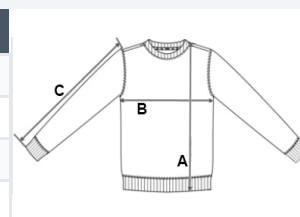

260 g/m²

Cotton / Polyester

Tubular

Tear-Away Label

2026 : p. 157

MAIN FEATURES:

50% cotton / 50% polyester

Brushed tubular fleece

Straight fit

1x1 ribbed finish at collar, sleeve hems and bottom hem with double topstitching

Tear-away brand label

TARIFF CODE: **61103099**

COUNTRY OF ORIGIN

Pakistan

STANDARD 100

SIZE SPECIFICATION (CM)

	XS	S	M	L	XL	2XL	3XL	4XL
Pcs./📦	25	25	25	25	25	25	25	25
Body Length (A)	66.00	67.50	69.00	70.50	72.00	73.50	75.00	76.50
Chest Width (B)	48.00	51.00	54.00	57.00	60.00	63.00	66.00	69.00
Sleeve Length (C)	64.00	64.50	65.00	65.50	66.00	66.50	67.00	67.50