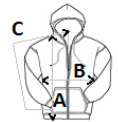

**GIB18600 HEAVY BLEND™ YOUTH FULL ZIP HOODED SWEATSHIRT** **Outlet****GILDAN****MAIN FEATURES**

- 271 g/m<sup>2</sup>
- 50% Cotton, 50% Polyester
- Air jet yarn = softer feel and reduced pilling
- Unlined hood
- In transition to tearaway label
- Body color matched Plastic Zipper
- Overlapped fabric across zipper allows full front printing
- Pouch pockets
- Twin needle stitching at shoulder, armhole, neck, waistband and cuffs
- 1 x 1 rib with spandex
- Quarter-turned to eliminate center crease
- CPSIA Tracking Label Compliant

[Click here](#) to download the **GILDAN children's clothing size guide!**

**Suggested Decoration:**

Digital printing (DTF), DTG, Embroidery, Heat transfer, Screen printing, Sublimation

**Country Of Origin:**

Honduras

**SIZE SPECIFICATION (CM)**

	<b>S</b>	<b>M</b>	<b>L</b>
<b>Pcs./</b>	24	24	24
<b>Body Length (A)</b>	55	58	62
<b>Chest Width (B)</b>	41	44	46
<b>Sleeve Length (C)</b>	67	70	77

**COLORS:**

Light Pink Red