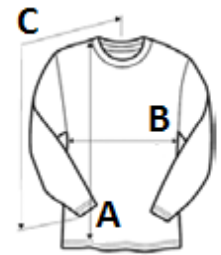

TARIFF CODE: 61103091

SUGGESTED DECORATION

Digital printing (DTF), DTG, Embroidery, Heat transfer, Screen printing, Sublimation

COUNTRY OF ORIGIN

Honduras, Mexico

SIZE SPECIFICATION (CM)

	XS	S	M	L	XL
Pcs./📦	36	36	36	36	36
Body Length (A)	50.17	53.98	57.15	60.96	64.77
Chest Width (B)	40.64	43.18	45.72	48.26	50.80
Sleeve Length (C)	59.69	67.31	70.49	76.84	83.82