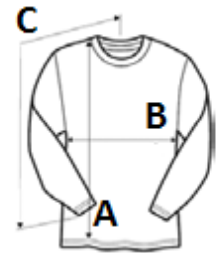

TARIFF CODE: 61091000

SUGGESTED DECORATION

Digital printing (DTF), DTG, Embroidery, Heat transfer, Screen printing

COUNTRY OF ORIGIN

Honduras

SIZE SPECIFICATION (CM)

	S
Pcs./📦	72
Body Length (A)	71.00
Chest Width (B)	46.00