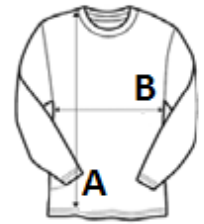

**FRONT ROW & CO**  
EST. 1991

280 g/m<sup>2</sup>

Cotton / Polyester

No Label

Washable at 40°C

MAIN FEATURES:

- Unisex premium sweat
- Quality cotton based brushed back fleece
- Set-in sleeves
- Crewneck, elasticated neck tape
- Contrast herringbone back

TARIFF CODE: **61102091**

COUNTRY OF ORIGIN  
**Pakistan**

SIZE SPECIFICATION (CM)

	S
Pcs./📦	24
Body Length (A)	70.00
Chest Width (B)	51.00
Sleeve Length (C)	65.00

COLORS:

■ Navy/Heather Grey

■ Heather Grey/Navy