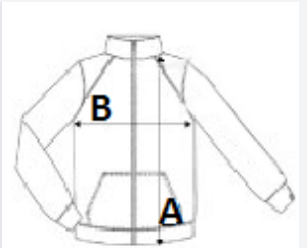

TARIFF CODE: **61121200**

SUGGESTED DECORATION

Digital printing (DTF), Embroidery, Heat transfer, Sublimation

COUNTRY OF ORIGIN

Bangladesh

SIZE SPECIFICATION (CM)

	3/4	5/6	7/8	9/10	11/12	13
Pcs./📦	36	36	36	36	36	36
Body Length (A)	42,00	46,00	50,00	54,00	58,00	62,00
Chest Width (B)	34,00	37,00	40,00	43,00	46,00	49,00
Sleeve Length (C)	50,00	53,00	56,00	59,00	62,00	65,00