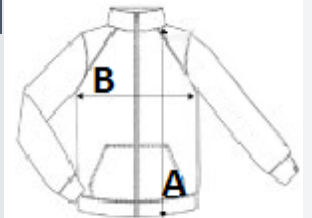

TARIFF CODE: **61121200**

SUGGESTED DECORATION

Digital printing (DTF), Embroidery, Heat transfer, Sublimation

COUNTRY OF ORIGIN

Bangladesh

SIZE SPECIFICATION (CM)

	3/4	5/6	7/8	9/10	11/12	13
Pcs./📦	36	36	36	36	36	36
Body Length (A)		46.00	50.00	54.00	58.00	62.00
Chest Width (B)		37.00	40.00	43.00	46.00	49.00
Sleeve Length (C)		53.00	56.00	59.00	62.00	65.00