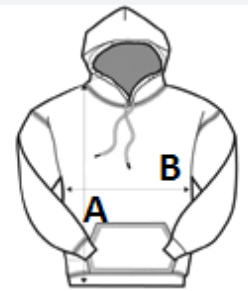

écologie.
by AWDiS

270 g/m²

100% Cotton

Washable at 30°C

2026 : p. 149
2025 : p. 205

MAIN FEATURES:

100% Organic Cotton
Inner Fleece
Peached face
No drawcord
Size label only
Narrow Ribbed hem
Angled cuff details
Taped back neck
Set in sleeves
Slim fit

TARIFF CODE: 61102091

SUGGESTED DECORATION

DTG, Embroidery, Heat transfer, Screen
printing

COUNTRY OF ORIGIN

Bangladesh

amfori BSCI

Sedex

PETA - APPROVED
VEGAN

SIZE SPECIFICATION (CM)

| | XS | S | M | L | XL | 2XL |
|-------------------|-------|-------|-------|-------|-------|-------|
| Pcs./☐ | 30 | 30 | 30 | 30 | 30 | 30 |
| Body Length (A) | 71.00 | 73.50 | 76.00 | 78.50 | 81.00 | 83.50 |
| Chest Width (B) | 50.50 | 54.00 | 57.50 | 61.00 | 64.50 | 68.00 |
| Sleeve Length (C) | 68.00 | 69.00 | 70.00 | 71.00 | 72.00 | 73.00 |