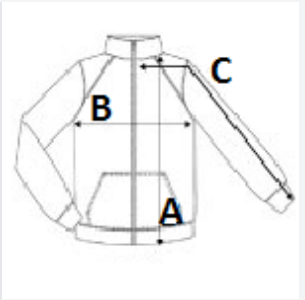

500 g/m²

Polyester / Elastane

Side seam

Washable at 30°C

MAIN FEATURES:

This versatile layering piece features a water-repellent outer face and snug striped fleece inner for agile protection indoors and out

Elasticated bound cuffs and 3 zipped pockets

Adjustable hem

Zipped pockets

Regular Fit

TARIFF CODE: **62014010**

COUNTRY OF ORIGIN

Bangladesh

SIZE SPECIFICATION (CM)

	8	10	12	14	16	18	20
Pcs./📦	12	12	12	12	12	12	12
Body Length (A)	68.60	68.60	71.10	71.10	73.70	73.70	73.70
Chest Width (B)	47.00	49.50	52.10	55.90	58.40	61.00	63.50
Sleeve Length (C)	72.40	73.70	74.90	76.20	77.50	78.70	80.00