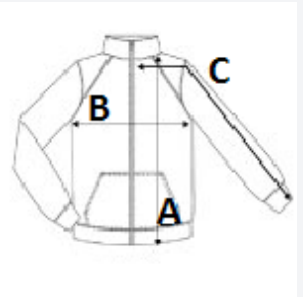

500 g/m²

Polyester / Elastane

Side seam

Washable at 30°C

MAIN FEATURES:

This versatile layering piece features a water-repellent outer face and snug striped fleece inner for agile protection indoors and out

Elasticated bound cuffs and 3 zipped pockets

Adjustable hem

Zipped pockets

Regular Fit

TARIFF CODE: **62014010**

COUNTRY OF ORIGIN

Bangladesh

SIZE SPECIFICATION (CM)

	8	10	12	14	16	18	20
Pcs./📦	12	12	12	12	12	12	12
Body Length (A)	68.60	68.60	71.10	71.10	73.70	73.70	73.70
Chest Width (B)	47.00	49.50	52.10	55.90	58.40	61.00	63.50
Sleeve Length (C)	72.40	73.70	74.90	76.20	77.50	78.70	80.00