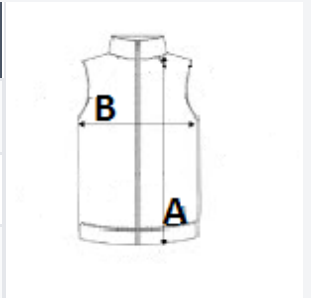

Practical and versatile

Zipped pockets

Relaxed Fit

TARIFF CODE: **62104000**

COUNTRY OF ORIGIN

Bangladesh

SIZE SPECIFICATION (CM)

	XS	S	M	L	XL	2XL	3XL
Pcs./📦	12	12	12	12	12	12	12
Body Length (A)	67.30	67.30	70.00	70.00	72.40	72.40	76.20
Chest Width (B)	45.50	48.50	51.00	54.50	58.50	62.00	66.00