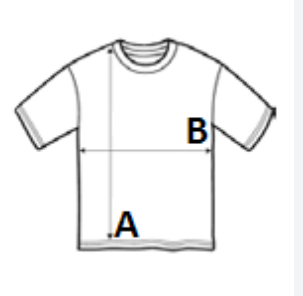

**BELLA+ CANVAS.**

Polyester / Cotton

Side seam

Tear-Away Label

Washable at 30°C

MAIN FEATURES:

Contains 65% recycled polyester, 35% recycled cotton

Soft Airlume cotton feel

Side-seamed

Same cut as our best-selling Unisex Jersey Short Sleeve Tee (3001)

Unisex sizing

TARIFF CODE: **61091000**

COUNTRY OF ORIGIN

Nicaragua

SIZE SPECIFICATION (CM)

	XS	S	M	L	XL	2XL	3XL
Pcs./📦	72	72	72	72	72	72	60
Body Length (A)	68.60	71.10	73.70	76.20	78.70	81.30	83.80
Chest Width (B)	41.90	45.70	50.80	55.90	61.00	66.00	71.10

COLORS:

Black

White