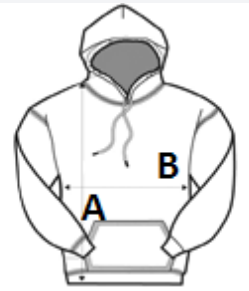

JustHoods®  
AWJH004

280 g/m<sup>2</sup> Cotton / Polyester Side seam Tear-Away Label Washable at 30°C

2026 : p. 139  
2025 : p. 197

MAIN FEATURES:

- 85% Polyester/15% Ringspun Cotton
- Relaxed fit
- Vibrant eye-catching colours
- Flat lace drawcords
- Kangaroo pouch pocket
- Brushed inner fleece
- Twin needle stitching detail
- Tear away label

TARIFF CODE: 61103091

COUNTRY OF ORIGIN  
Pakistan

SIZE SPECIFICATION (CM)

	S	M	L	XL	2XL
Pcs./📦	24	24	24	24	24
Body Length (A)	67.00	70.00	73.00	76.00	79.00
Chest Width (B)	51.00	56.00	61.00	65.00	69.00
Sleeve Length (C)	59.00	60.50	62.00	63.50	65.00