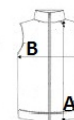

	XS	S	M	L	XL	2XL	3XL	4XL
Stck./📦	20	20	20	20	20	20	20	20
Körperlänge	58.25	60.25	62.25	64.25	66.25	68.25	70.25	72.25
Brustweite (B)	46	49	52	55	58	61	64	67

FARBEN:

Fluorescent Orange	Fluorescent Yellow	Ash Heather	Beige	Black	Camel Heather
Chocolate	Cloudy Blue Heather	Convoy Grey	Dark Grey	Deep Blue	Forest Green
French Navy Heather	Fuchsia	Green Marble Heather	Green Olive	Kelly Green	Lime
Pale Pink	Purple	Red	Natural	Navy	Orange
Snow Grey	Tropical Blue	True Indigo	Royal Blue	Sage	Sky Blue
			White	Yellow	