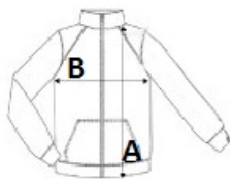

Polyester taffeta lining

Lightweight Thermo-Guard insulation

100 GSM body insulation wadding weight

Special Features

Easily compressible

Inner zip guard

Stretch binding to hood opening, cuffs and hem

2 zipped lower pockets

Insulated grown on hood

Reflective trim at lower back

Concealed internal side seam zipped embroidery access

Ursprungsland:

Bangladesh

GRÖSSENANGABE (CM)

	3/4	5/6	7/8	9/10	11/12	32	34
Stck./📦	8	8	8	8	8	8	8
Körperlänge	47	49.50	52	56	60	64	68
Brustweite (B)	38	40.50	43	45.50	48	50.50	53
Ärmellänge hinten Mitte (C)	39	42.50	47	51.50	56	60.50	65